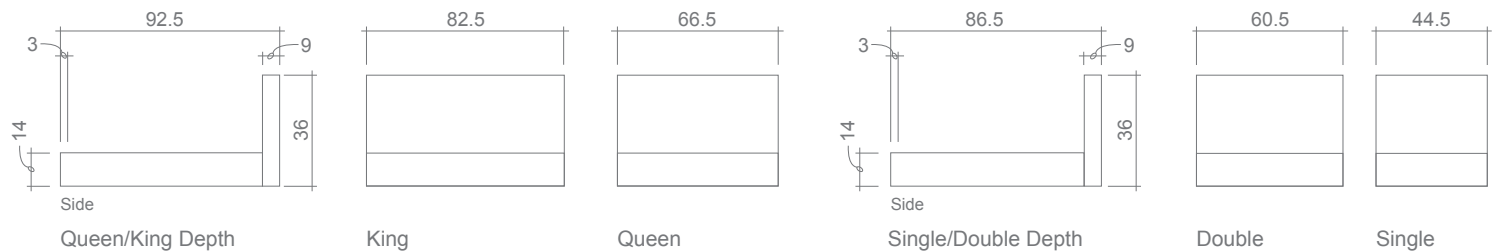

# Rachel Bed

**King, Queen & Double Sizes:** Folding (2 halves) metal frame w/ wood slats | **Single Sizes:** Single piece metal frame w/ wood slats

**Also Available:** Standalone headboards and storage beds

**GENERAL INFORMATION:**

- \*dye-lot of the actual fabric and the swatch /may not be exact match
- \*height from top of side rails to top of slats is 3.25"
- \*overall dimensions may vary +/- 1"
- \*see fabric swatch for exact colour

**STORAGE BED:**

- Same dimensions & configurations
- Storage space: 8.5" H

**LEG:**

Glides

Centre leg on slat frame:  
 Metal 8" Black