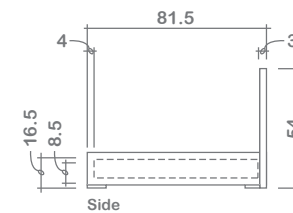

Monaco Bed

Headboard style:
54" Monaco Square

*Mattress not included

Standalone Headboard

Queen/King Depth

King

Queen

Single/Double Depth

Double

Single

King, Queen & Double Sizes: Folding (2 halves) metal frame w/ wood slats | **Single Size:** Single piece metal frame w/ wood slats | **Also Available:** Standalone headboards & storage beds (*Dimensions may vary*)

GENERAL INFORMATION:

- *dye-lot of the actual fabric and the swatch may not be exact match
- *height from top of side rails to top of slats is 3.25"
- *overall dimensions may vary +/- 1"
- *see fabric swatch for exact colour

STANDALONE HEADBOARD:

King: 79"L x 3"D x 54"H

Queen: 63"L x 3"D x 54"H

Double: 57"L x 3"D x 54"H

Single: 42"L x 3"D x 54"H

STORAGE BED DIMENSIONS:

- Same dimensions & configurations

LEG: