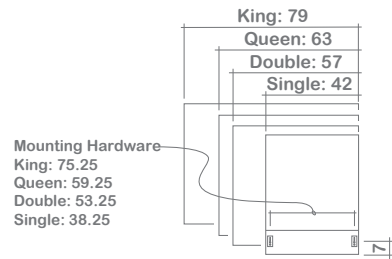

Monaco Bed

Headboard style:
54" Monaco Square

*Mattress not included

Standalone Headboard

Queen/King Depth

King

Queen

Single/Double Depth

Double

Single

King, Queen & Double Sizes: Folding (2 halves) metal frame w/ wood slats | **Single Size:** Single piece metal frame w/ wood slats | **Also Available:** Standalone headboards & storage beds (*Dimensions may vary*)

GENERAL INFORMATION:

- *dye-lot of the actual fabric and the swatch may not be exact match
- *height from top of side rails to top of slats is 3.25"
- *overall dimensions may vary +/- 1"
- *see fabric swatch for exact colour

STANDALONE HEADBOARD:

King: 79"L x 3"D x 54"H

Queen: 63"L x 3"D x 54"H

Double: 57"L x 3"D x 54"H

Single: 42"L x 3"D x 54"H

STORAGE BED DIMENSIONS:

- Same dimensions & configurations

LEG: