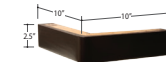

LEG:

Footboard: Mike Dark

Side rails: Mike Centre Dark