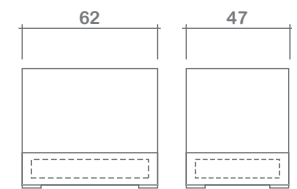

Monaco Bed

Headboard style:
54" Monaco Square

*Mattress not included

Standalone Headboard

Queen/King Depth

King

Queen

Single/Double Depth

Double

Single

King, Queen & Double Sizes: Folding (2 halves) metal frame w/ wood slats | **Single Size:** Single piece metal frame w/ wood slats | **Also Available:** Standalone headboards & storage beds (*Dimensions may vary*)

GENERAL INFORMATION:

- *dye-lot of the actual fabric and the swatch may not be exact match
- *height from top of side rails to top of slats is 3.25"
- *overall dimensions may vary +/- 1"
- *see fabric swatch for exact colour

STANDALONE HEADBOARD:

King: 79"L x 3"D x 54"H

Queen: 63"L x 3"D x 54"H

Double: 57"L x 3"D x 54"H

Single: 42"L x 3"D x 54"H

STORAGE BED DIMENSIONS:

- Same dimensions & configurations

LEG: