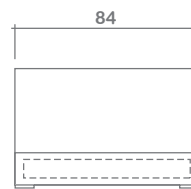

Monaco Bed

Headboard style:
54" Monaco Square

*Mattress not included

Standalone Headboard

Queen/King Depth

King

Queen

Single/Double Depth

Double

Single

King, Queen & Double Sizes: Folding (2 halves) metal frame w/ wood slats | **Single Size:** Single piece metal frame w/ wood slats | **Also Available:** Standalone headboards & storage beds (*Dimensions may vary*)

GENERAL INFORMATION:

- *dye-lot of the actual fabric and the swatch may not be exact match
- *height from top of side rails to top of slats is 3.25"
- *overall dimensions may vary +/- 1"
- *see fabric swatch for exact colour

STANDALONE HEADBOARD:

King: 79"L x 3"D x 54"H

Queen: 63"L x 3"D x 54"H

Double: 57"L x 3"D x 54"H

Single: 42"L x 3"D x 54"H

STORAGE BED DIMENSIONS:

- Same dimensions & configurations

LEG: