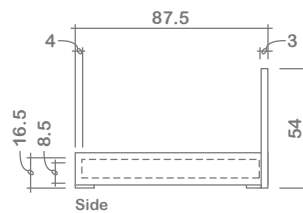

Monaco Bed

Headboard style:
54" Monaco Square

*Mattress not included

Standalone Headboard

Queen/King Depth

King

Queen

Single/Double Depth

Double

Single

King, Queen & Double Sizes: Folding (2 halves) metal frame w/ wood slats | **Single Size:** Single piece metal frame w/ wood slats | **Also Available:** Standalone headboards & storage beds (*Dimensions may vary*)

GENERAL INFORMATION:

- *dye-lot of the actual fabric and the swatch may not be exact match
- *height from top of side rails to top of slats is 3.25"
- *overall dimensions may vary +/- 1"
- *see fabric swatch for exact colour

STANDALONE HEADBOARD:

King: 79"L x 3"D x 54"H

Queen: 63"L x 3"D x 54"H

Double: 57"L x 3"D x 54"H

Single: 42"L x 3"D x 54"H

STORAGE BED DIMENSIONS:

- Same dimensions & configurations

LEG: