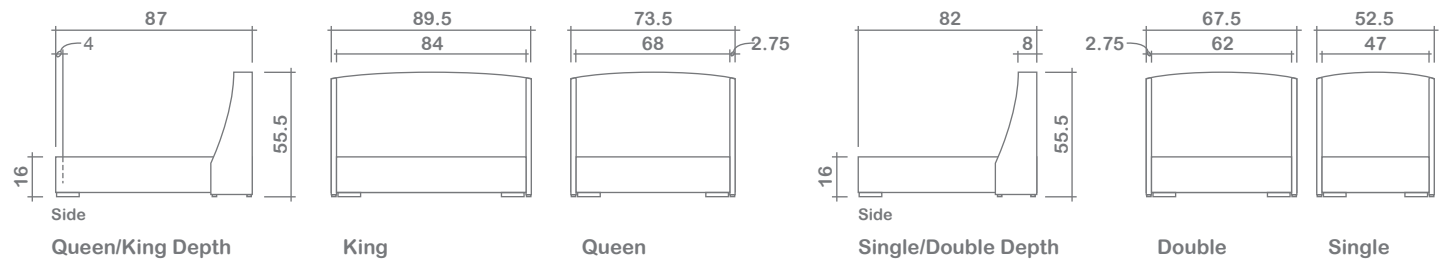

Logan Bed

King, Queen & Double Sizes: Folding (2 halves) metal frame w/ wood slats | **Single Size:** Single piece metal frame w/ wood slats | **Also Available:** Headboard & beds with storage (*Dimensions vary to accommodate lift mechanism*)

GENERAL INFORMATION:

- *dye-lot of the actual fabric and the swatch may not be exact match
- *height from top of siderails to top of slats is 2.5"
- *overall dimensions may vary +/- 1"
- *see fabric swatch for exact colour

SPECIFICATIONS:

- Body Piping:** Wing facing
- Nailheads:** Wing facing, medium, chrome stain

ASSEMBLY COMPONENTS:

- Footboard • Headboard • Siderails w/ accessories
- Metal frame w/ slats • Legs

LEG:

- Footboard: Mike Dark
- Siderails: Mike Centre Dark
- Headboard: Glides
- Centre leg on slat frame: Metal 11.5" Black