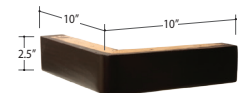

Ella Storage Bed

Wings Detachable: No

King, Queen & Double Sizes: Folding (2 halves) metal frame w/ wood slats | **Single Sizes:** Single piece metal frame w/ wood slats

GENERAL INFORMATION:

- *dye-lot of the actual fabric and the swatch may not be exact match
- *height from top of side rails to top of slats is 3.25"
- *overall dimensions may vary +/- 1"
- *see fabric swatch for exact colour

SPECIFICATIONS:

- Body:** Piping on wings - outside facing only
- Headboard:** 3 buttons (3 X 1 row)

ASSEMBLY COMPONENTS:

- Floorboards • Footboard • Headboard
- Side rails w/ hardware • Metal frame w/ slats • Legs

LEG:

Footboard/side rails: Mike Dark

Centre leg on slat frame:
 Metal 13" Black