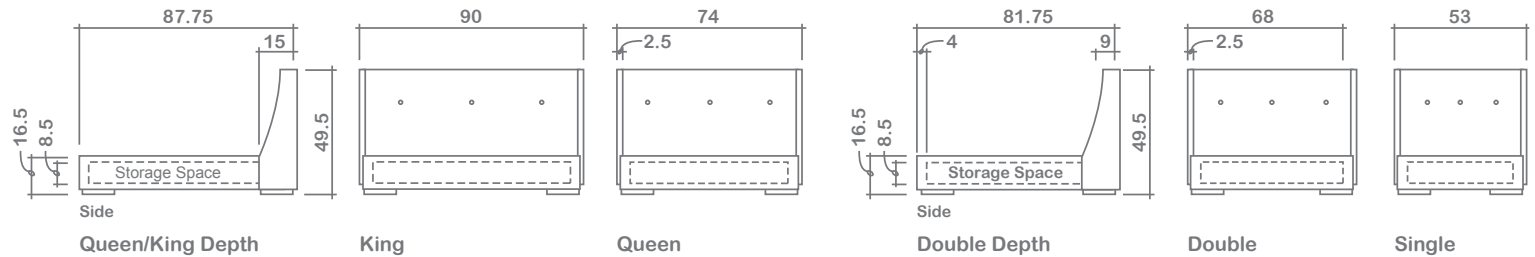

Ella Storage Bed

Wings Detachable: No

King, Queen & Double Sizes: Folding (2 halves) metal frame w/ wood slats | **Single Sizes:** Single piece metal frame w/ wood slats

GENERAL INFORMATION:

- *dye-lot of the actual fabric and the swatch may not be exact match
- *height from top of side rails to top of slats is 3.25"
- *overall dimensions may vary +/- 1"
- *see fabric swatch for exact colour

SPECIFICATIONS:

- Body:** Piping on wings - outside facing only
- Headboard:** 3 buttons (3 X 1 row)

ASSEMBLY COMPONENTS:

- Floorboards • Footboard • Headboard
- Side rails w/ hardware • Metal frame w/ slats • Legs

LEG:

Footboard/side rails: Mike Dark

Centre leg on slat frame:
 Metal 13" Black