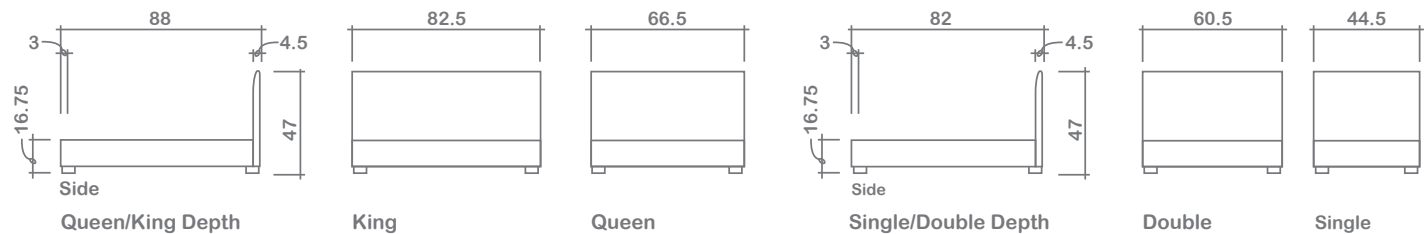

Dover Bed

**** Mattress not included ****

King, Queen & Double Sizes: Folding (2 halves) metal frame w/ wood slats | **Single Sizes:** Single piece metal frame w/ wood slats

Also Available: Storage beds (*Dimensions may vary*)

GENERAL INFORMATION:

- *dye-lot of the actual fabric and the swatch /may not be exact match
- *height from top of side rails to top of slats is 3.25"
- *overall dimensions may vary +/- 1"
- *see fabric swatch for exact colour

Centre leg on slat frame:
 Metal 14.5" Black