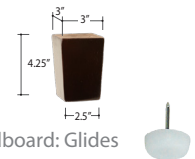

GENERAL INFORMATION:

- *dye-lot of the actual fabric and the swatch may not be exact match
- *height from top of side rails to top of slats is 3.25"
- *overall dimensions may vary +/- 1"
- *see fabric swatch for exact colour

SPECIFICATIONS:

Headboard: With wings & 4 horizontal panels

ASSEMBLY COMPONENTS:

- Footboard • Headboard • Side rails w/ hardware
- Metal frame w/ slats • Legs

STANDALONE HEADBOARD:

King: 83.5"L x 13"D x 51.5"H

Queen: 67.5"L x 13"D x 51.5"H

Double: 61.5"L x 13"D x 51.5"H

Single: 46.5"L x 13"D x 51.5"H

STORAGE BED DIMENSIONS:

- Same dimensions & configurations

LEG:

Footboard/side rails: Rabina Dark

Headboard: Glides