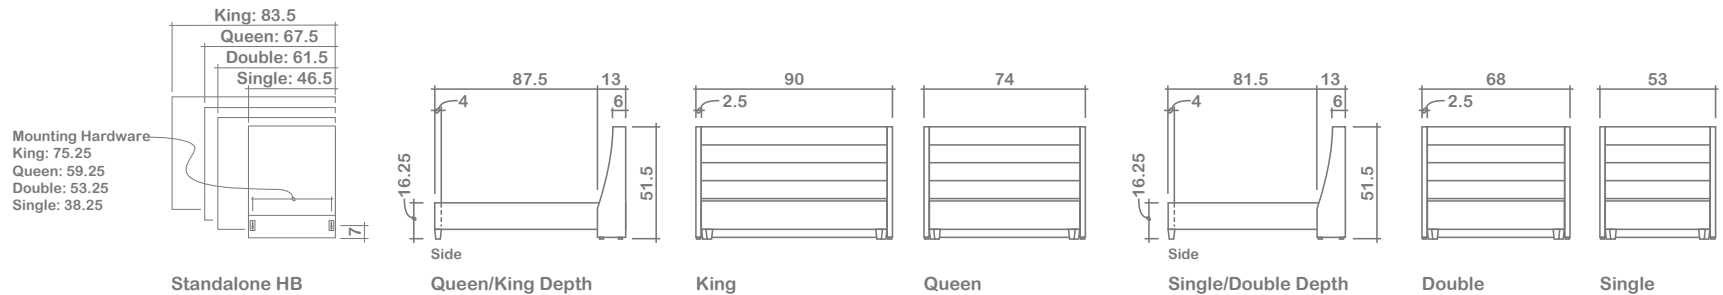

Celina Bed

King, Queen & Double Sizes: Folding (2 halves) metal frame w/ wood slats | **Single Size:** Single piece metal frame w/ wood slats | **Also Available:** Standalone headboards & storage beds (*Dimensions may vary*)

GENERAL INFORMATION:

- *dye-lot of the actual fabric and the swatch may not be exact match
- *height from top of side rails to top of slats is 3.25"
- *overall dimensions may vary +/- 1"
- *see fabric swatch for exact colour

SPECIFICATIONS:

Headboard: With wings & 4 horizontal panels

ASSEMBLY COMPONENTS:

- Footboard • Headboard • Side rails w/ hardware
- Metal frame w/ slats • Legs

STANDALONE HEADBOARD:

King: 83.5"L x 13"D x 51.5"H

Queen: 67.5"L x 13"D x 51.5"H

Double: 61.5"L x 13"D x 51.5"H

Single: 46.5"L x 13"D x 51.5"H

STORAGE BED DIMENSIONS:

- Same dimensions & configurations

LEG:

Footboard/side rails: Rabina Dark

Headboard: Glides