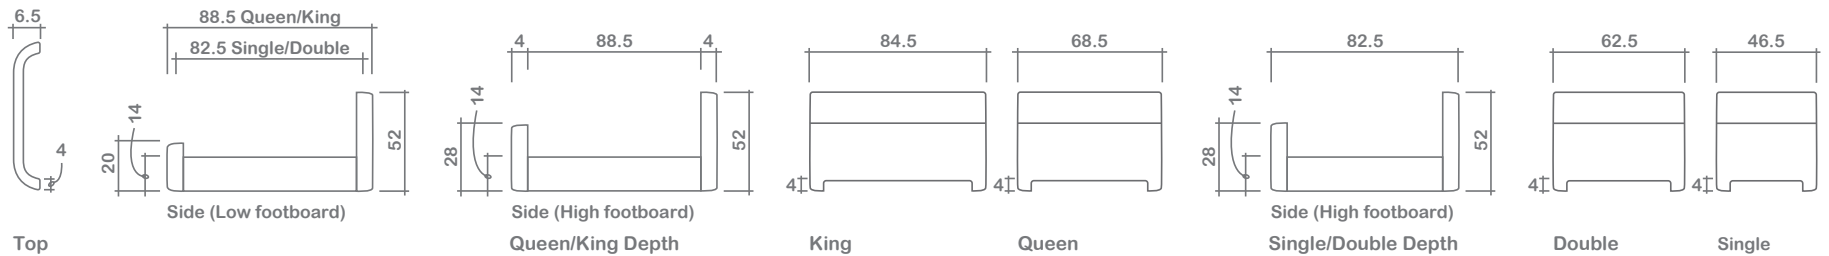

BERGAMOT

COLLECTION

Not available in vinyl fabrics

King, Queen & Double Sizes: Folding (2 halves) metal frame w/ wood slats | **Single Sizes:** Single piece metal frame w/ wood slats

Storage bed and standalone headboard not available

GENERAL INFORMATION:

- *see fabric swatch for exact colour
- *dye-lot of the actual fabric and the swatch may not be exact match
- *overall dimensions may vary +/- 1"
- *not available in vinyl fabrics
- *storage & standalone headboard not possible

SPECIFICATIONS:

- Headboard:** Simple stitch
- Rails:** Rail width 4"
- Slats:** Two height options for slat frame: 2" or 4" lower than top of rails

ASSEMBLY COMPONENTS:

- Footboard • Headboard
- Siderails w/ hardware • Metal frame w/ slats

LEG:

Integral upholstered base with glides

Adjustable centre support leg on slat frame: Metal 8" Black