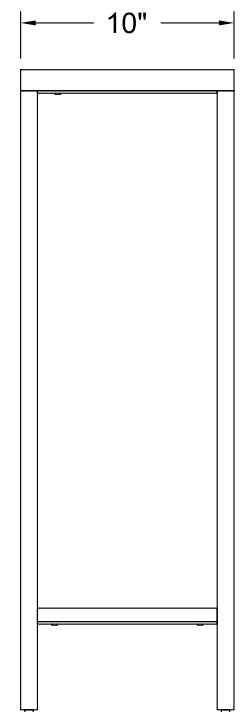

TOP VIEW

FRONT VIEW

SIDE VIEW

Item number:
TA532

Product name:
Bodin

Overall dimensions:
60"W x 30"H x 10"D

RENWIL[®]
EST. 1967