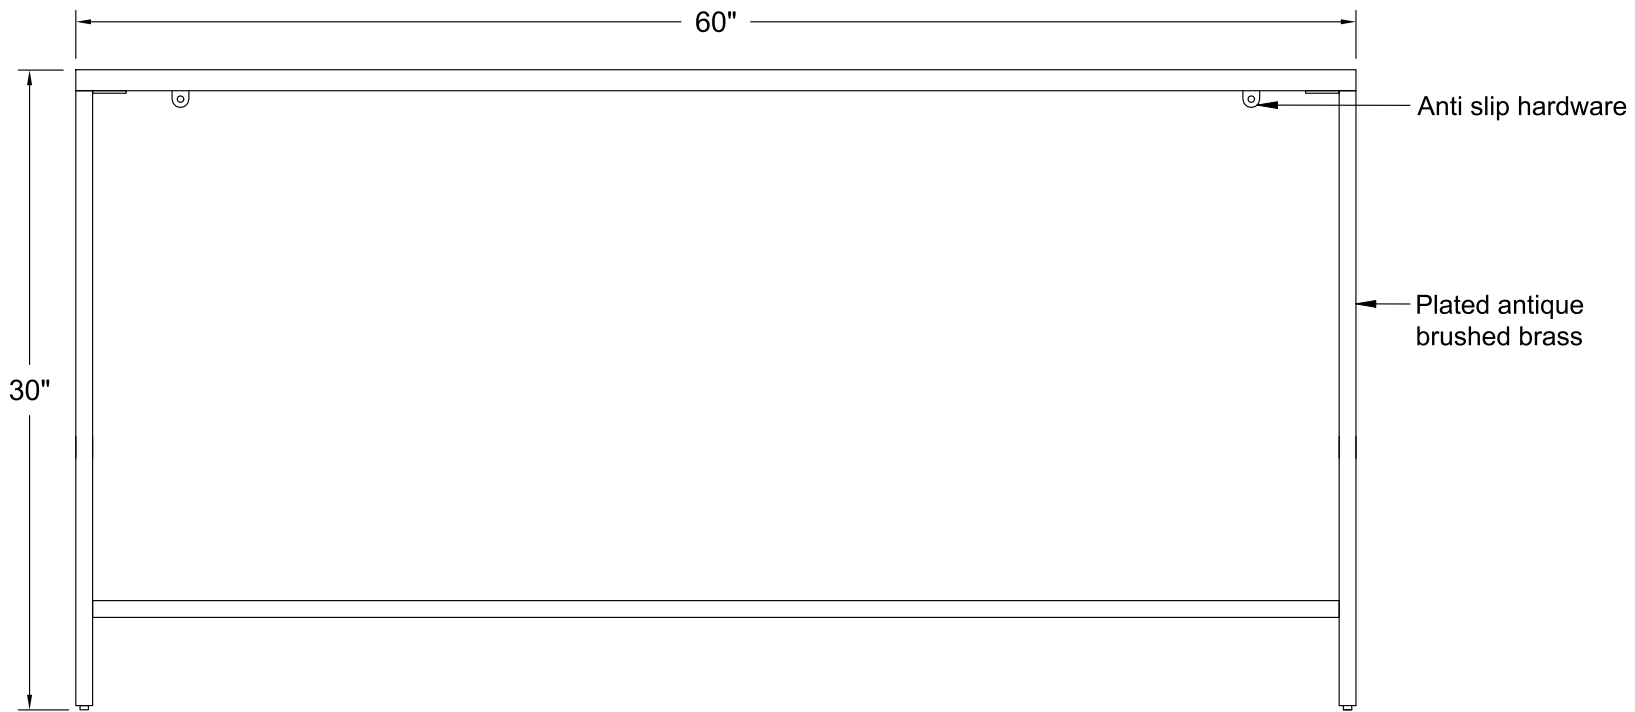

TOP VIEW

FRONT VIEW

SIDE VIEW

Item number:
TA532

Product name:
Bodin

Overall dimensions:
60"W x 30"H x 10"D

RENWIL[®]
EST. 1967