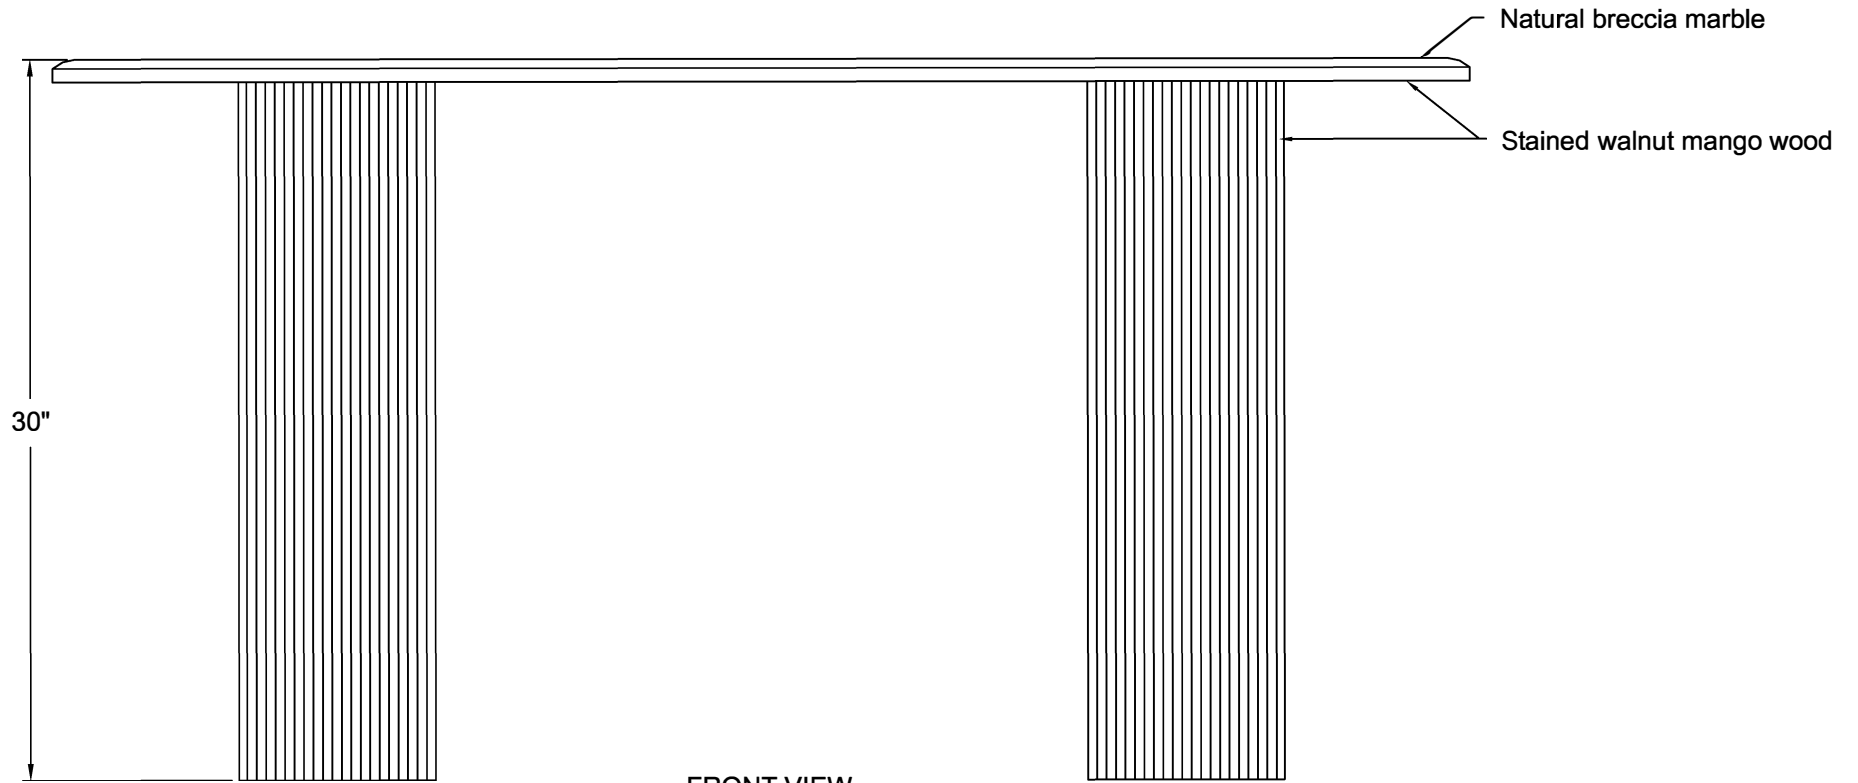

TOP VIEW

FRONT VIEW

Item number:
TA545

Product name:
Alessio

Overall dimensions:
59"W x 30"H x 14"D

RENWIL[®]
EST. 1967