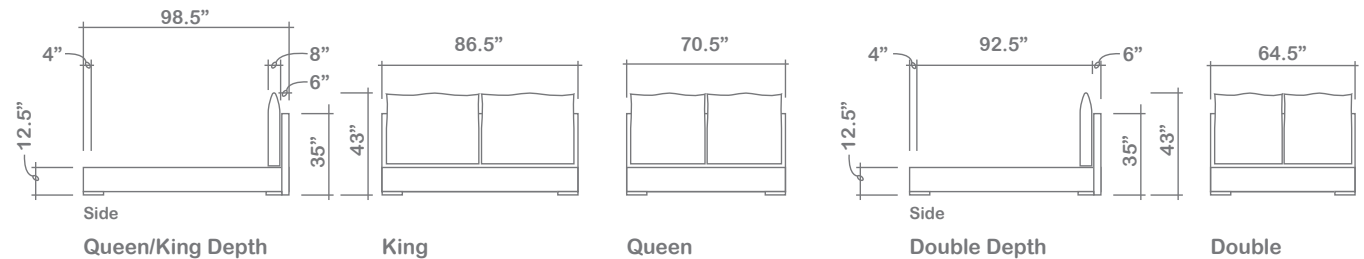

## Vreeland Bed

**\*\* Mattress not included \*\***

**King, Queen & Double Sizes:** Folding (2 halves) metal frame w/ wood slats

**Storage beds and standalone headboards not available**

**GENERAL INFORMATION:**

- \*dye-lot of the actual fabric and the swatch may not be exact match
- \*height from top of siderails to top of slats is 2.5"
- \*overall dimensions may vary +/- 1"
- \*see fabric swatch for exact colour
- \*Rail customizations are not possible
- \*Single size is not available

- King:** 40L x 32H
- Queen:** 32L x 32H
- Double:** 29L x 32H

**LEG:**

Mike Dark

Centre leg on slat frame:  
 Metal 8" Black