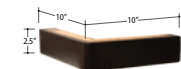

- \*dye-lot of the actual fabric and the swatch may not be exact match
- \*height from top of siderails to top of slats is 2.5"
- \*overall dimensions may vary +/- 1"
- \*see fabric swatch for exact colour
- \*Rail customizations are not possible
- \*Single size is not available

**SPECIFICATIONS:**

- Headboard & Rails:** Top Stitch
- Footboard:** Simple Stitch

**ASSEMBLY COMPONENTS:**

- Footboard • Headboard
- Siderails w/ hardware • Metal frame w/ slats • Legs

**FEATHER/FIBRE FILL TOSS PILLOWS**

- King:** 40L x 32H
- Queen:** 32L x 32H
- Double:** 29L x 32H

**LEG:**

Mike Dark

Centre leg on slat frame:  
 Metal 8" Black