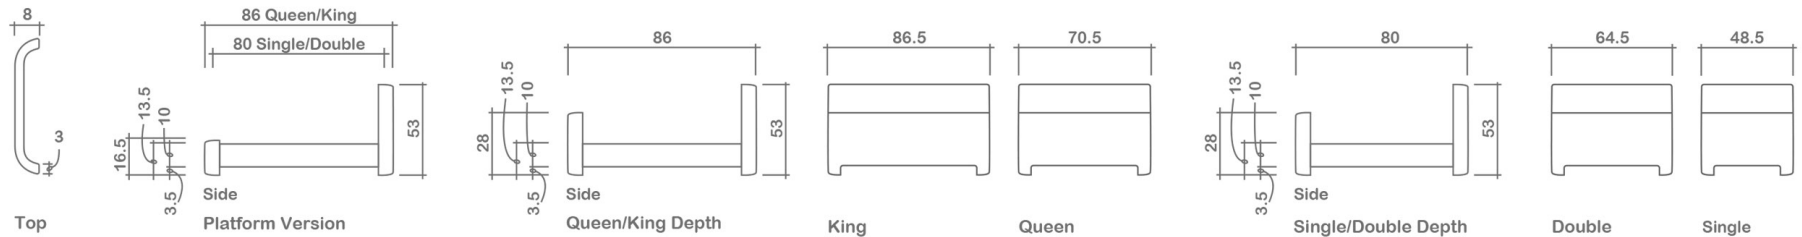

# Tilburg Bed

**King, Queen & Double Sizes:** Folding (2 halves) metal frame w/ wood slats | **Single Sizes:** Single piece metal frame w/ wood slats

**Storage beds and standalone headboards not available**

**GENERAL INFORMATION:**

- \*dye-lot of the actual fabric and the swatch / may not be exact match
- \*overall dimensions may vary +/- 1"
- \*see fabric swatch for exact colour
- \*Leg changes not possible

**SPECIFICATIONS:**

- Headboard & Rails:** Simple stitch
- Slats:** Two height options for slat frame: 2" or 4" lower than top of rails

**ASSEMBLY COMPONENTS:**

- Footboard • Headboard
- Siderails w/ hardware • Metal frame w/ slats

**LEG:**

Integral upholstered base with glides

Adjustable centre support leg on slat frame: Metal 8" Black