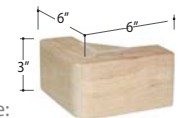

**GENERAL INFORMATION:**

- \*dye-lot of the actual fabric and the swatch / may not be exact match
- \*height from top of siderails to top of slats is 2.5"
- \*overall dimensions may vary +/- 1"
- \*see fabric swatch for exact colour

**SPECIFICATIONS:**

**Headboard & Rails:** Simple stitch

**ASSEMBLY COMPONENTS:**

- Footboard • Headboard
- Siderails w/ hardware • Metal frame w/ slats
- Floorboards (storage beds only)

**LEG:**

Footboard/Siderails: Uptown Unfinished  
 Headboard: Uptown Unfinished