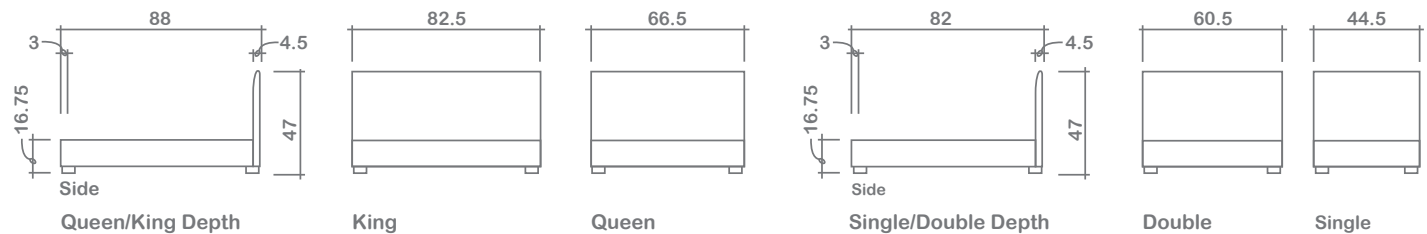

## Dover Bed

**\*\* Mattress not included \*\***

**King, Queen & Double Sizes:** Folding (2 halves) metal frame w/ wood slats | **Single Sizes:** Single piece metal frame w/ wood slats

**Also Available:** Beds with storage (*Dimensions may vary*)

**GENERAL INFORMATION:**

- \*dye-lot of the actual fabric and the swatch / may not be exact match
- \*height from top of siderails to top of slats is 2.5"
- \*overall dimensions may vary +/- 1"
- \*see fabric swatch for exact colour

Centre leg on slat frame:  
 Metal 14.5" Black