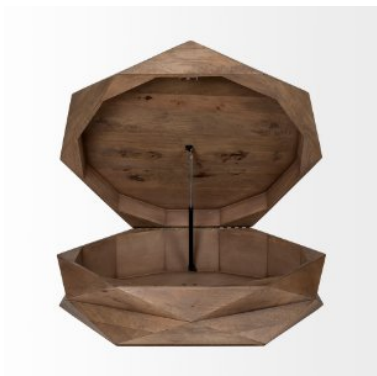

## Arreto Hexagonal Hinged Solid Wood Top and Base Coffee Table SKU: 68229

### SOLID WOOD CONSTRUCTION

This coffee table, made entirely from solid Mango wood, features striking geometric facets that give it a sense of movement and depth.

### AMPLE STORAGE

It has a hydraulic top that lifts open to a spacious storage compartment below - perfect for keeping spaces organized and tidy!