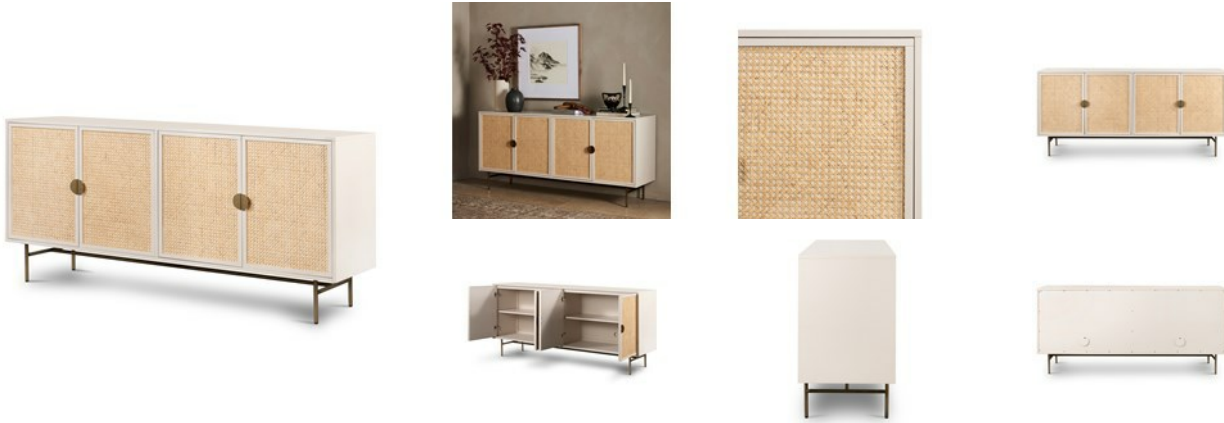

## Luella Sideboard-Matte Alabaster | \$3,517.50

---

### OVERVIEW

Bring a light, textural look to dining storage and beyond. A lacquered sideboard features woven cane panels and half-moon hardware finished in an aged brass.

---

**Ready for Immediate Shipment:** 0

### PRODUCT DETAILS

**SKU:** 234091-001

**Collection:** Belfast

**Weight:** 176.37 lb

**Colors:** Matte Alabaster, Light Natural Cane, Golden Brass, Aged Brass

**Materials:** Engineered Hardwood, Cane, Iron, Stainless Steel

**Volume:** 38.81 cu ft

---

**Overall Dimensions:** 72.00"w x 19.00"d x 33.50"h

**Cord Management:** Yes

---