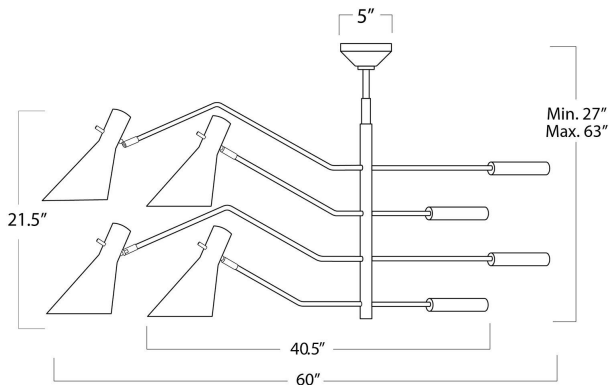

REGINA ANDREW

DETROIT

SPECIFICATION SHEET

Spyder Chandelier 16-1343BBNB

HEIGHT	27
WIDTH	60
DEPTH	5.75
SHADE DIMS	N/A
SHADE COLOR	N/A
BULB QTY	4
BULB TYPE	A Type Medium Base (E26)
SOCKET	E26 Keyless
WATTAGE	40 Watt Max
WIRING TYPE	Hard Wire
MATERIAL	Steel
FINISH	Black
NOTES	N/A
FREIGHT ONLY	No