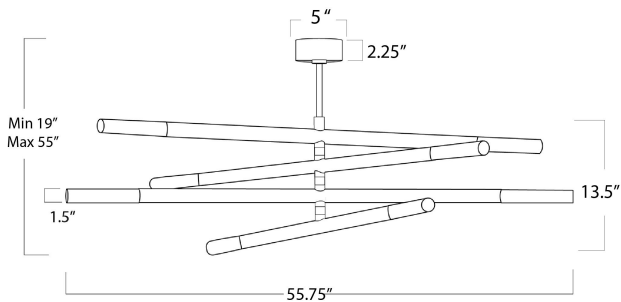

REGINA ANDREW

DETROIT

SPECIFICATION SHEET

Wick Chandelier
16-1363ORB

HEIGHT	19
WIDTH	55.75
DEPTH	1.5
SHADE DIMS	N/A
SHADE COLOR	N/A
BULB QTY	8
BULB TYPE	GU10/MR11
SOCKET	GU10 Socket
WATTAGE	4 Watt Max
WIRING TYPE	Hard Wire
MATERIAL	Steel
FINISH	Oil Rubbed Bronze
NOTES	N/A
FREIGHT ONLY	No