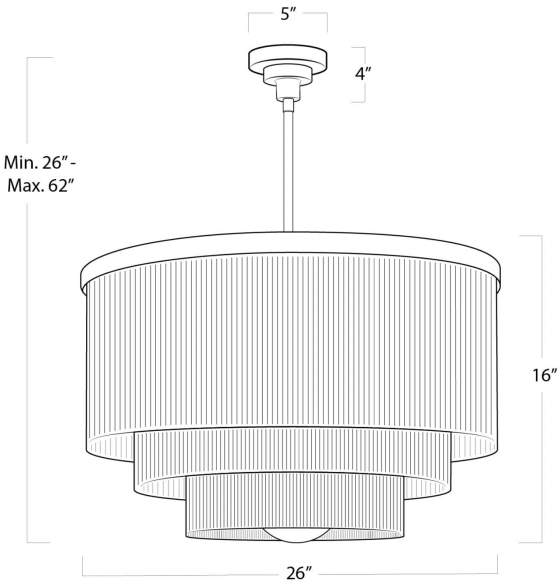

REGINA ANDREW

DETROIT

SPECIFICATION SHEET

Cabaret Fringe Chandelier 16-1257IV

HEIGHT	26
WIDTH	26
DEPTH	26
SHADE DIMS	N/A
SHADE COLOR	N/A
BULB QTY	3
BULB TYPE	B Type Candelabra Base (E12)
SOCKET	E12 Candelabra
WATTAGE	60 Watt Max
WIRING TYPE	Hard Wire
MATERIAL	Fabric
FINISH	Ivory
NOTES	N/A
FREIGHT ONLY	No